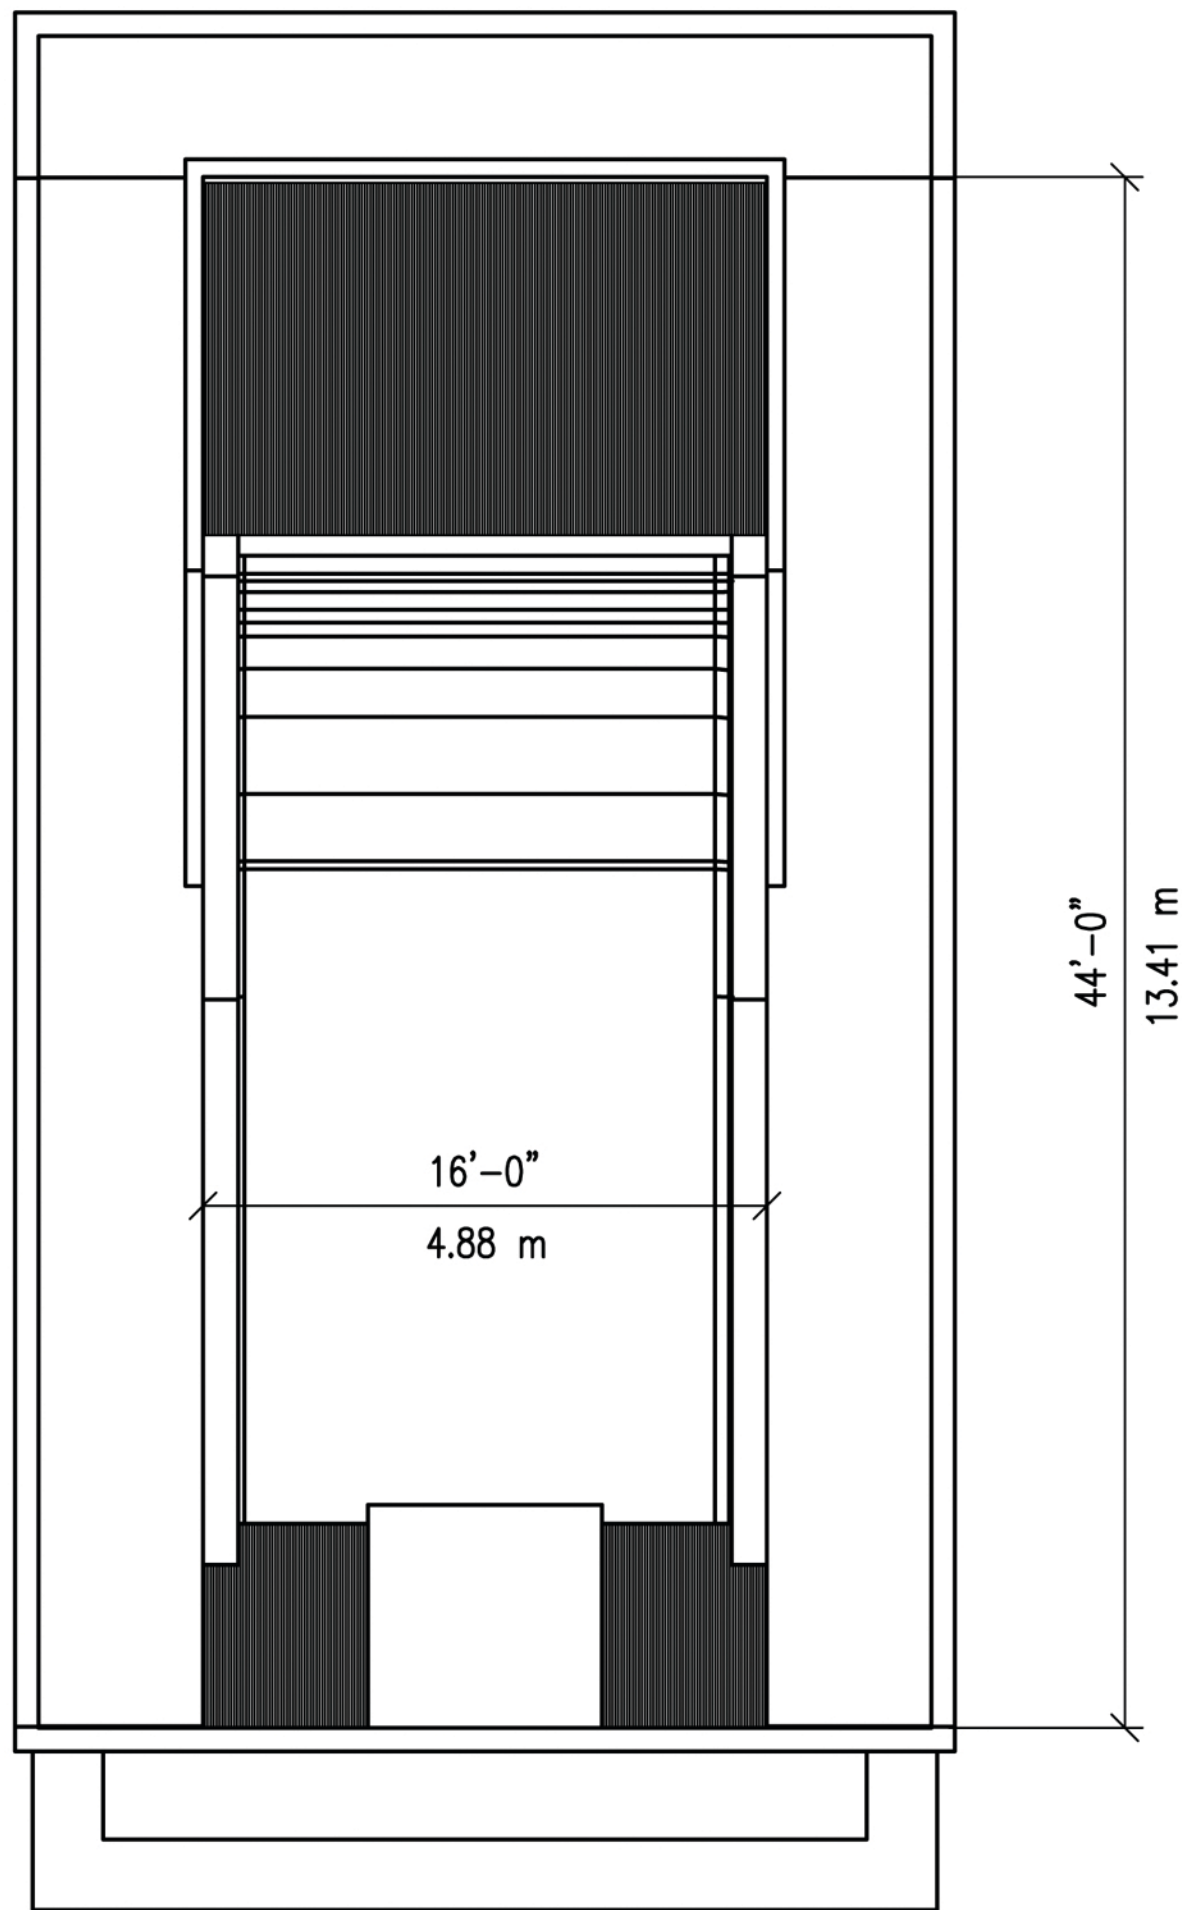

PLAN VIEW

WHITE WATER

6700 McMillan Way, Richmond, BC Canada V6W 1J7
Tel (604) 273-1068 Fax (604) 273-4518

DRAWING TITLE

FLOWRIDER - JUNIOR
PLAN VIEW

PROJECT

FR-J

DRAWN

AT

MODEL

JUNIOR

SCALE

1/8"=1'-0"