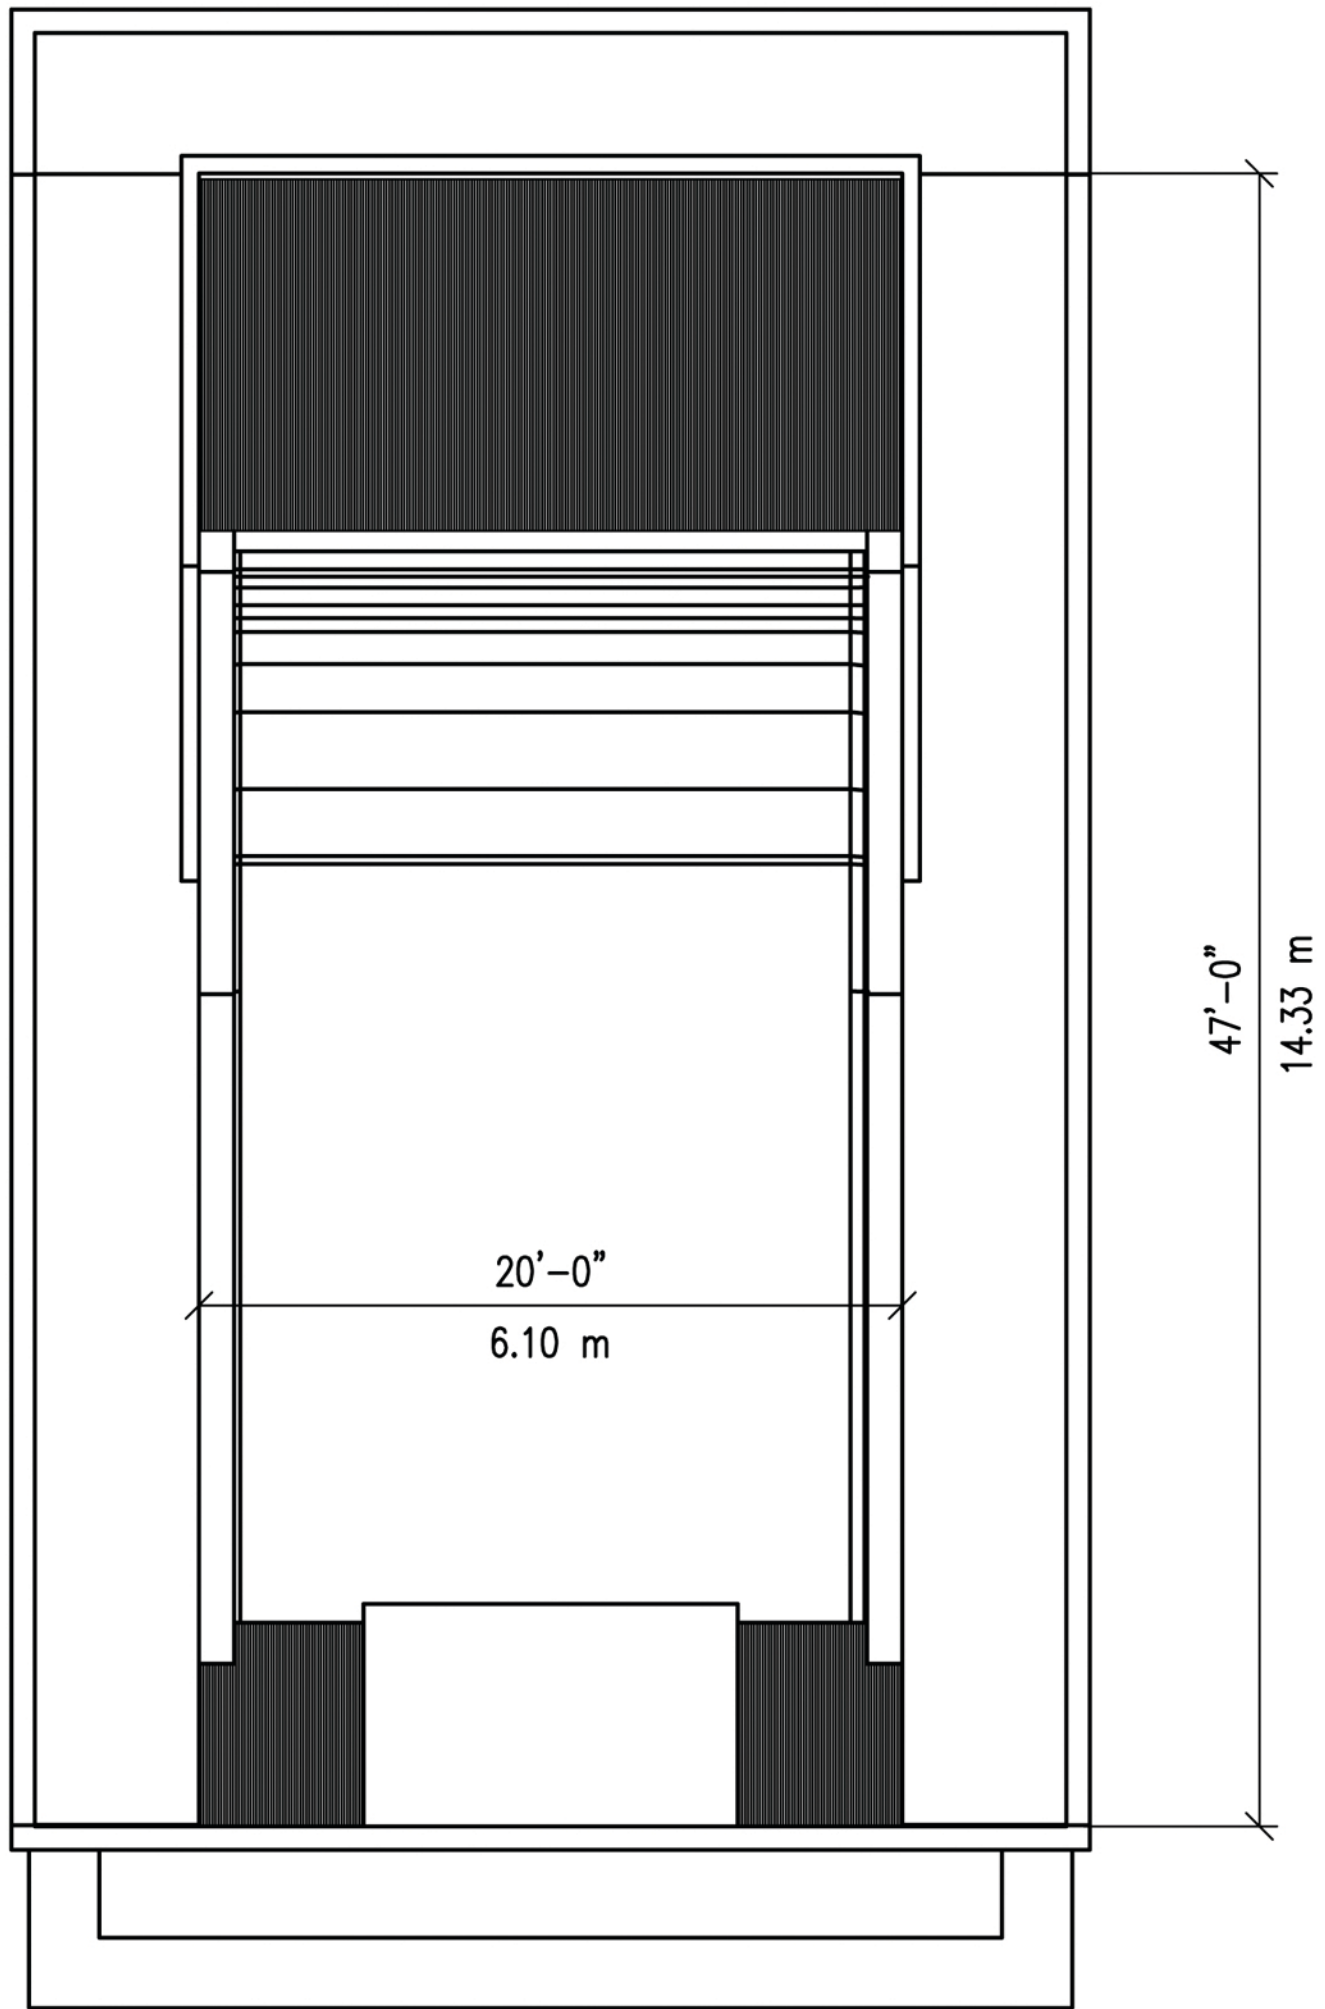

PLAN VIEW

WHITE WATER

6700 McMillan Way, Richmond, BC Canada V6W 1J7
Tel (604) 273-1068 Fax (604) 273-4518

DRAWING TITLE
FLOWRIDER – SINGLE
PLAN VIEW

PROJECT
FR-S

DRAWN AL	TOWER AT	DATE MAR 23/2009
DESIGN AT	MODEL SINGLE	SCALE 1/8"=1'-0"