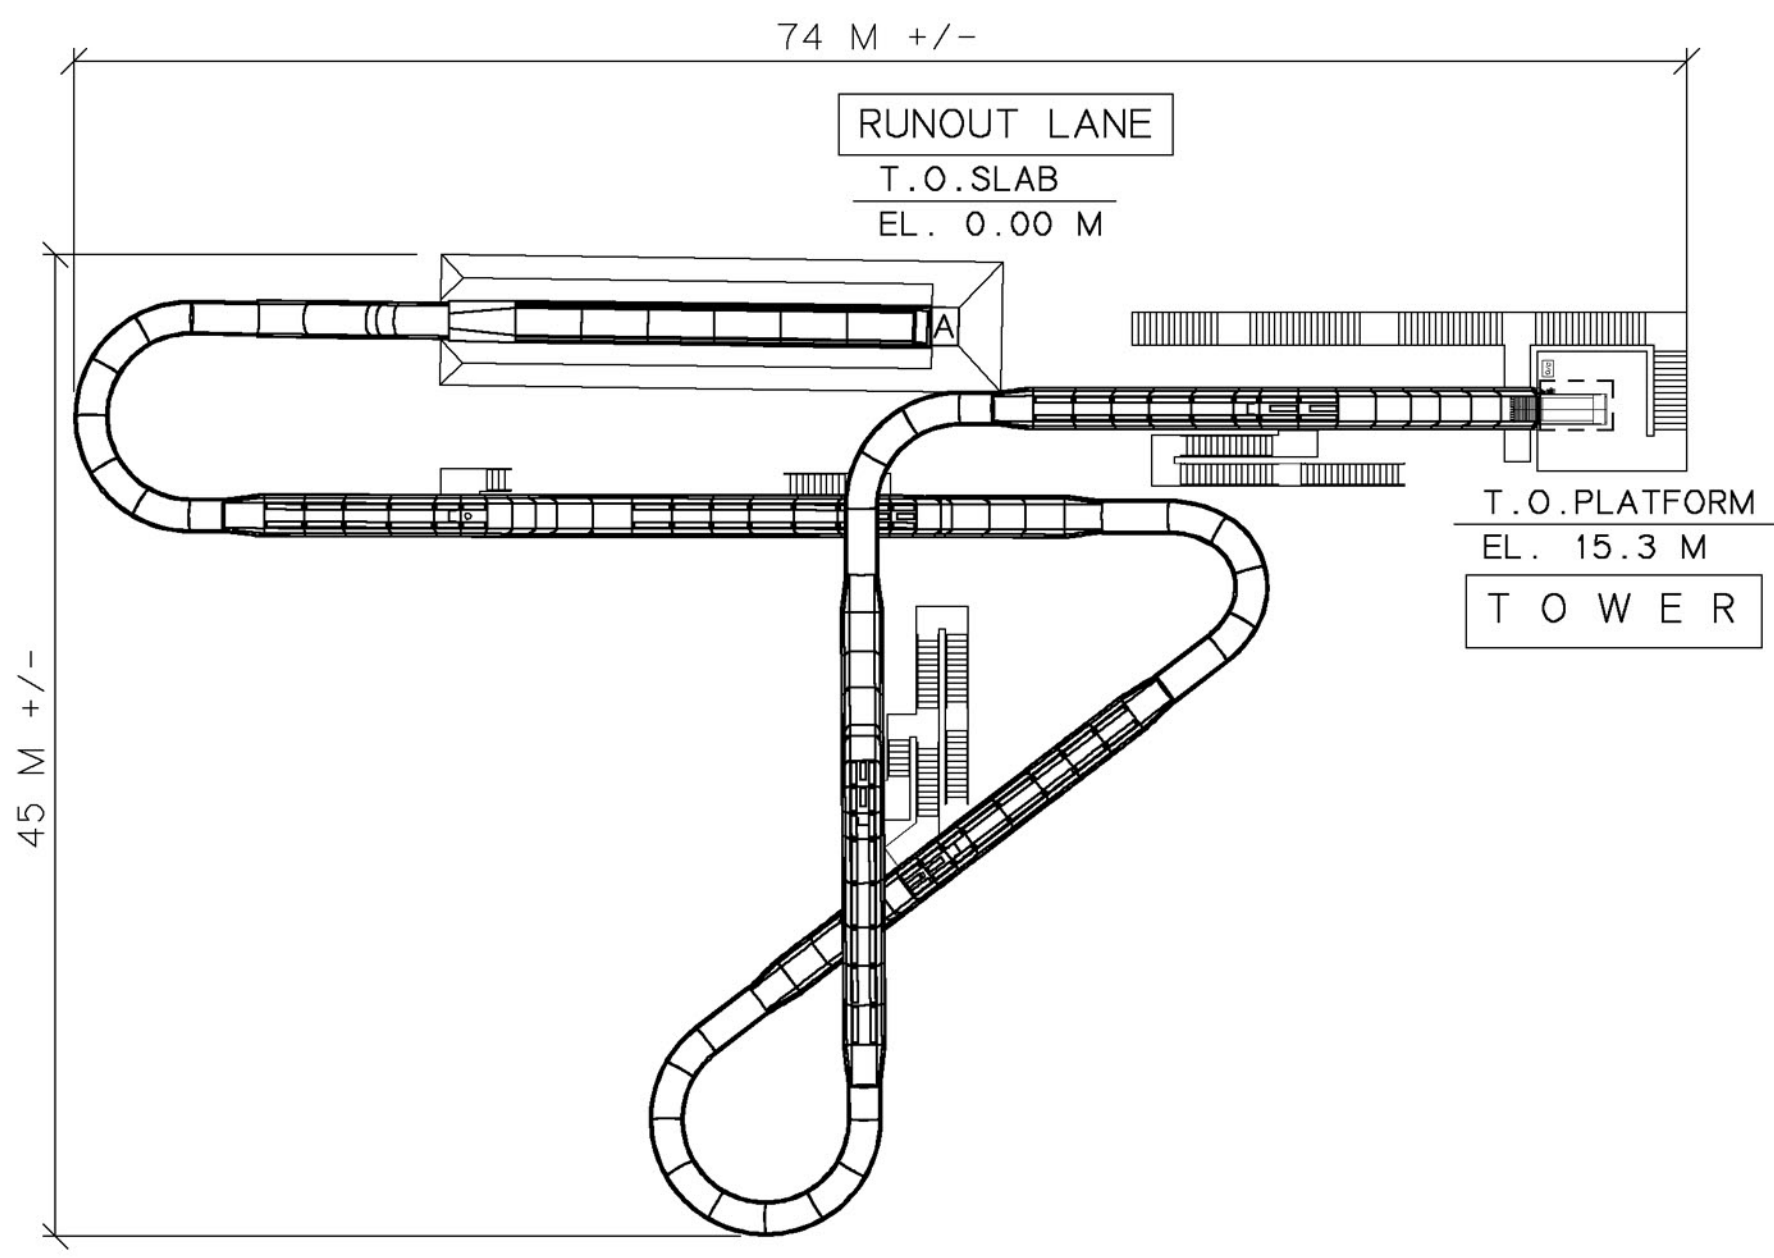

SLIDE NAME	LENGTH (M)	HEIGHT (M)	FLUME TYPE
A	219.9	15.3	MB/GAT
MASTER BLASTER			

ELEVATION VIEW

GRAPHICAL SCALE
Scale in metres

SLIDE PATH LAYOUT

WHITE WATER

6700 McMillan Way, Richmond, BC Canada V6W 1J7
Tel (604) 273-1068 Fax (604) 273-4518

DRAWING TITLE MASTER BLASTER			PROJECT STD1
DRAWN D.P.	TOWER -	DATE MAR 18/08	PAGE No. SK-52
DESIGN P.C.	MODEL 13753-MB	SCALE 1:500	