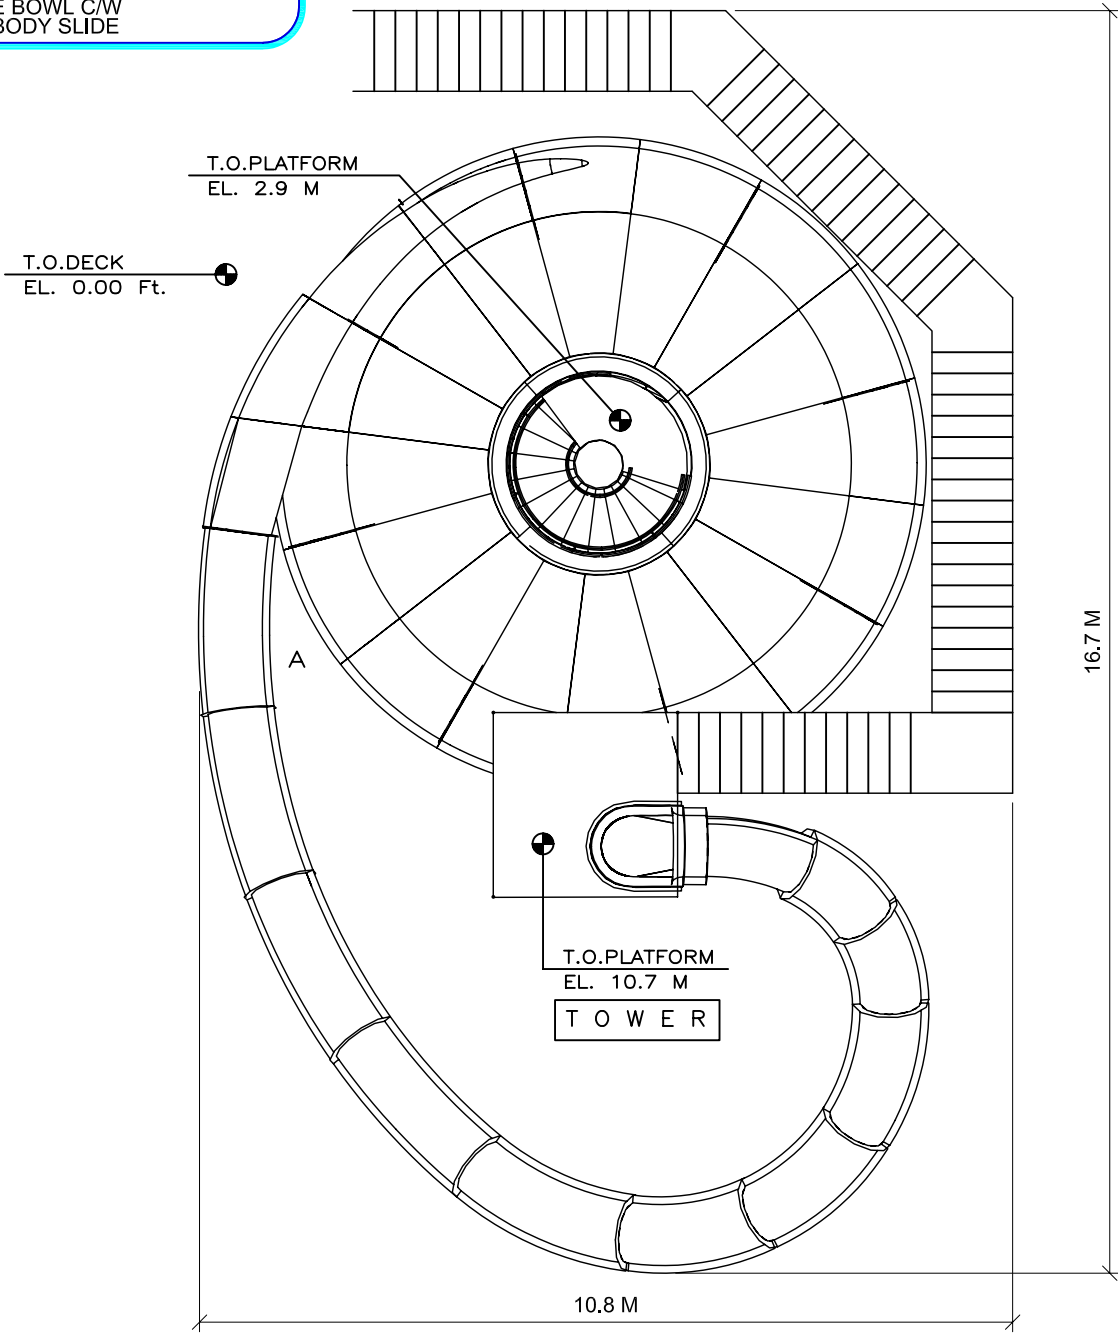

SLIDE NAME	LENGTH (M)	HEIGHT (M)	FLUME TYPE
A	23.1	10.7	AT

CHAMPAGNE BOWL C/W ENCLOSED BODY SLIDE

PROJECT NAME			
CHAMPAGNE BOWL			
DRAWING TITLE		DATE	
SLIDE PATH LAYOUT		JULY 29/2009	
DRAWN	MODEL	PROJECT	
A.H.	16471	STD1	
DESIGN	SCALE	SKETCH	
P.C.	1:100	SK-72	