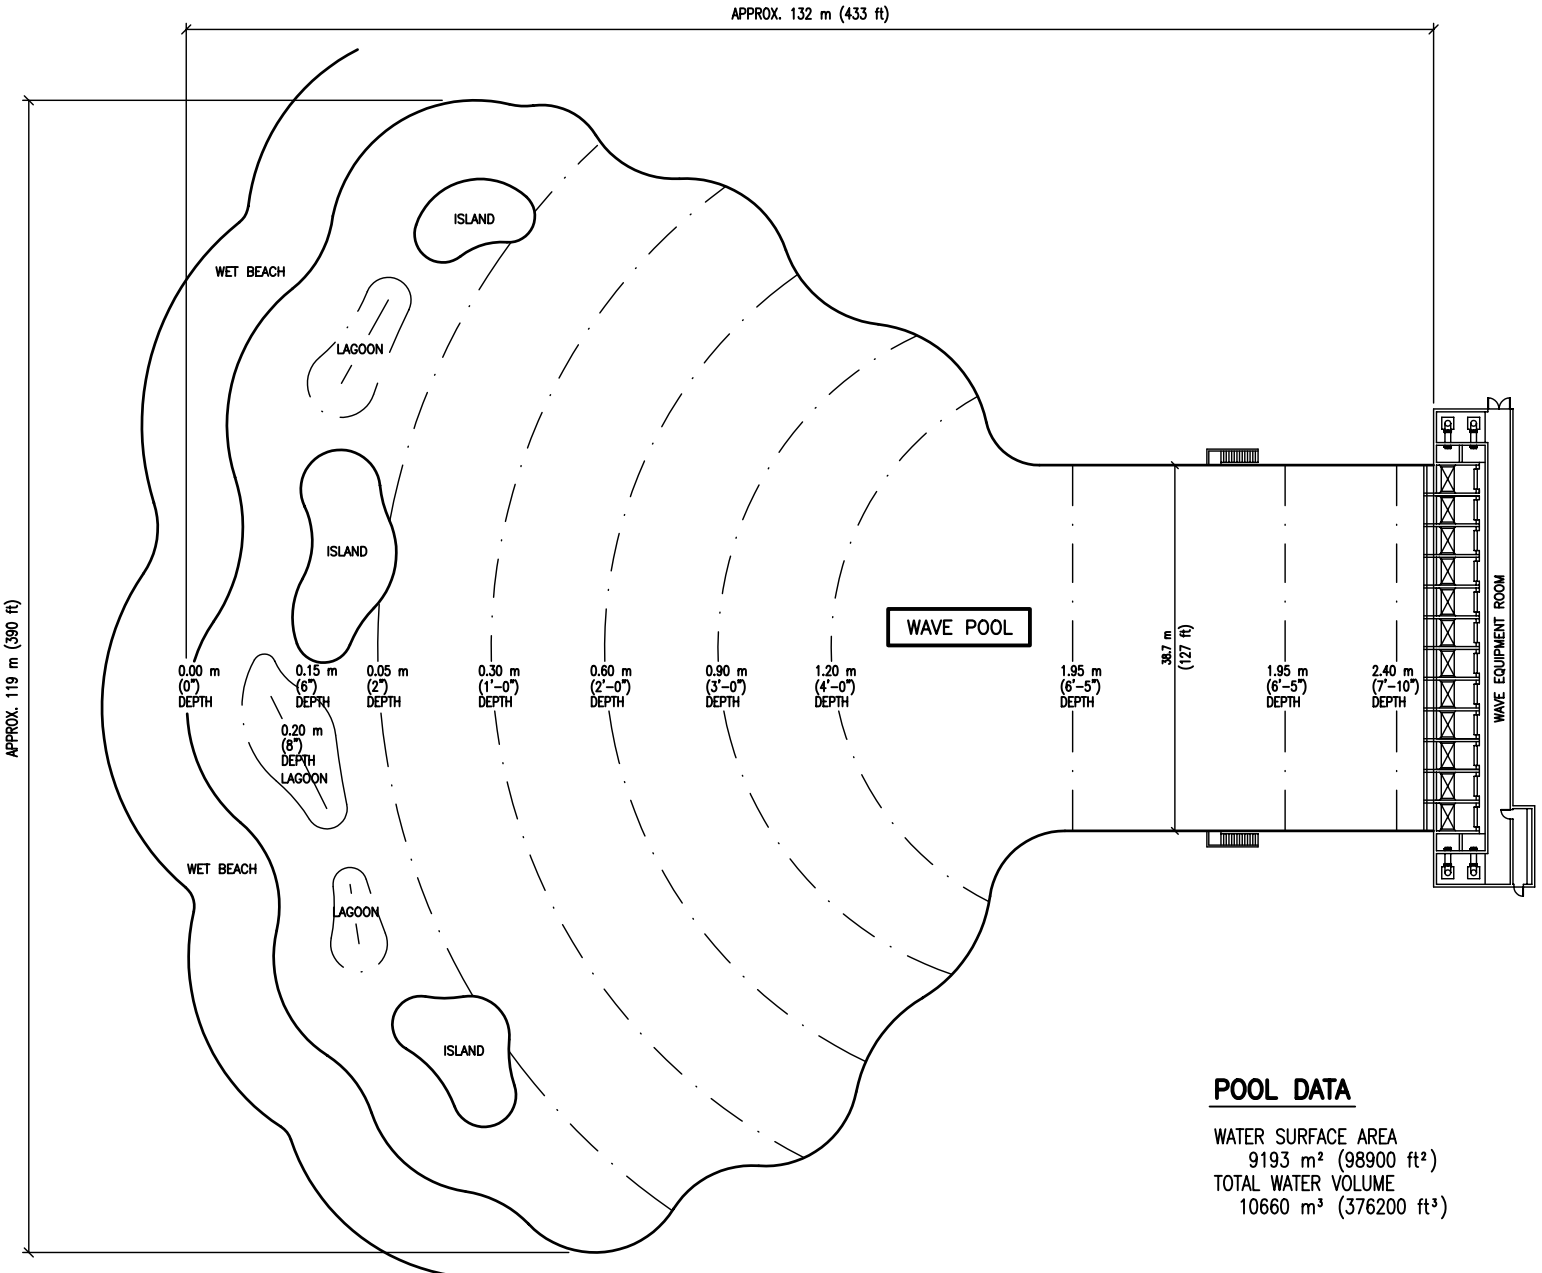

6700 McMillan Way, Richmond, BC Canada V6W 1J7
 Tel (604) 273-1068 Fax (604) 273-4518

WHITE WATER

DRAWING TITLE

39 METRE SURF POOL

POOL PLAN

PROJECT No.

-

DRAWN BY

AL

CHECKED BY

AT

DATE

DEC 04/2007

DESIGNED BY

AT

MODEL

SCALE

1 : 800

DRAWING No.

7-2-3-1

POOL DATA

WATER SURFACE AREA
 9193 m² (98900 ft²)
 TOTAL WATER VOLUME
 10660 m³ (376200 ft³)