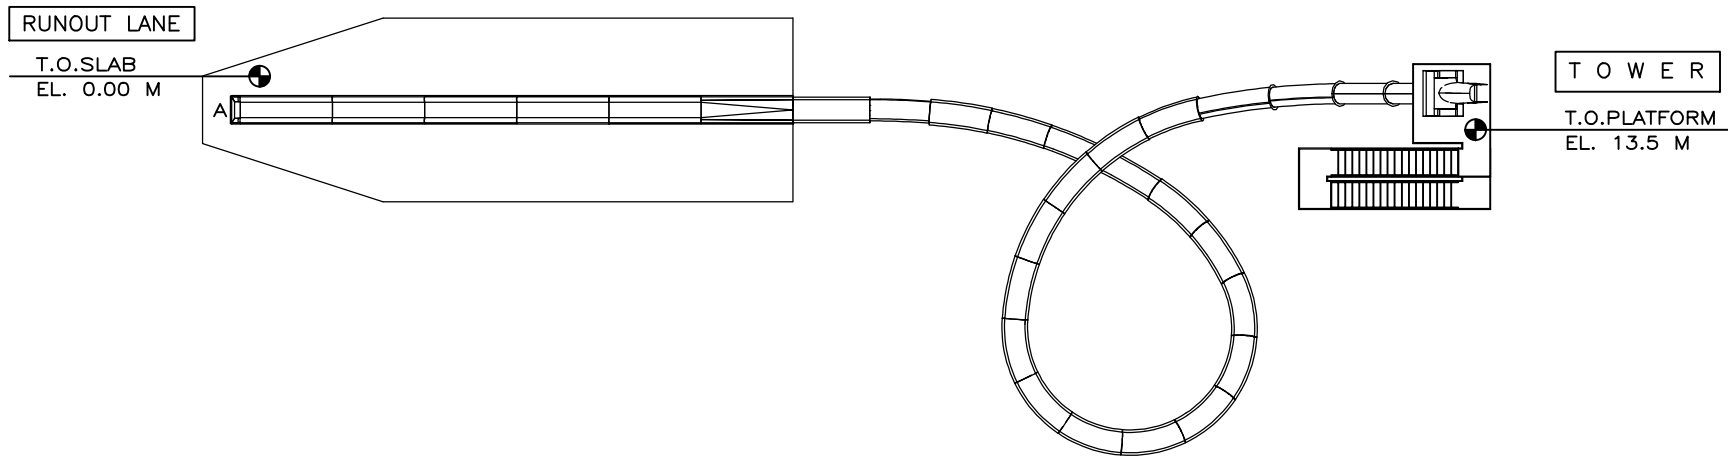

SLIDE NAME	LENGTH (M)	HEIGHT (M)	FLUME TYPE
A	83.5	13.5	AT
FLATLINE LOOP BODY SLIDE			

PROJECT NAME		
FLATLINE LOOP		
DRAWING TITLE		DATE
SLIDE PATH LAYOUT		AUG 24/2011
DRAWN	MODEL	PROJECT
A.H.	163720	STD1
DESIGN	SCALE	SKETCH
P.C.	1:300	SK-5