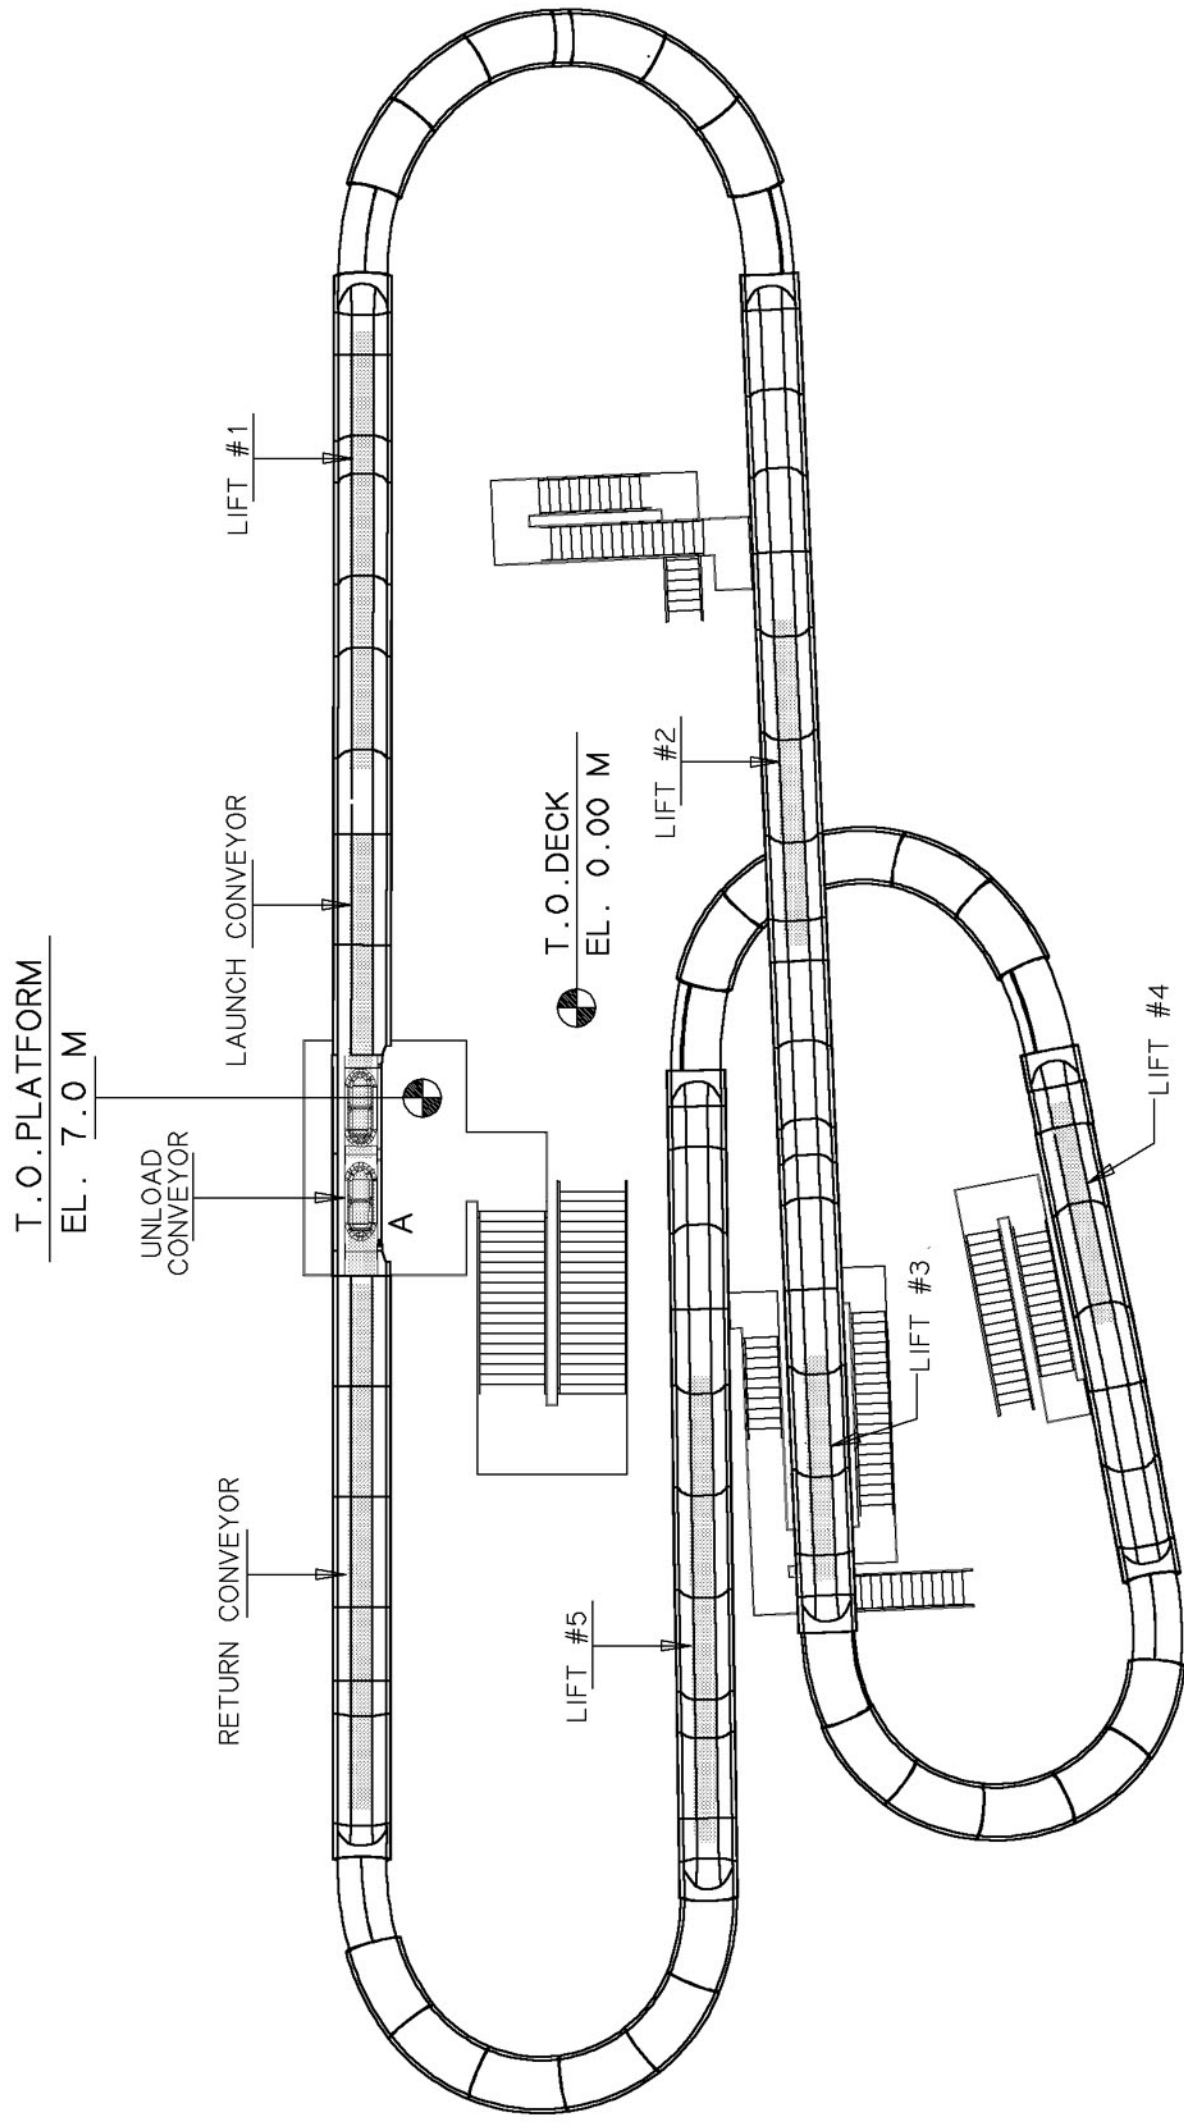

SLIDE NAME	A	LENGTH (M)	192.4	HEIGHT (M)	7.0	FLUME TYPE	GAT/BF
ZIP COASTER							

SLIDE PATH LAYOUT

WHITE WATER

6700 McMillan Way, Richmond, BC Canada V6W 1J7
Tel (604) 273-1068 Fax (604) 273-4518

DRAWING TITLE
ZIP COASTER

PROJECT
STD 1

DRAWN A.H.
DESIGN P.C.

TOWER -
MODEL 12642B

DATE JUN 23/08
SCALE 1:300

PAGE No.
SK-50