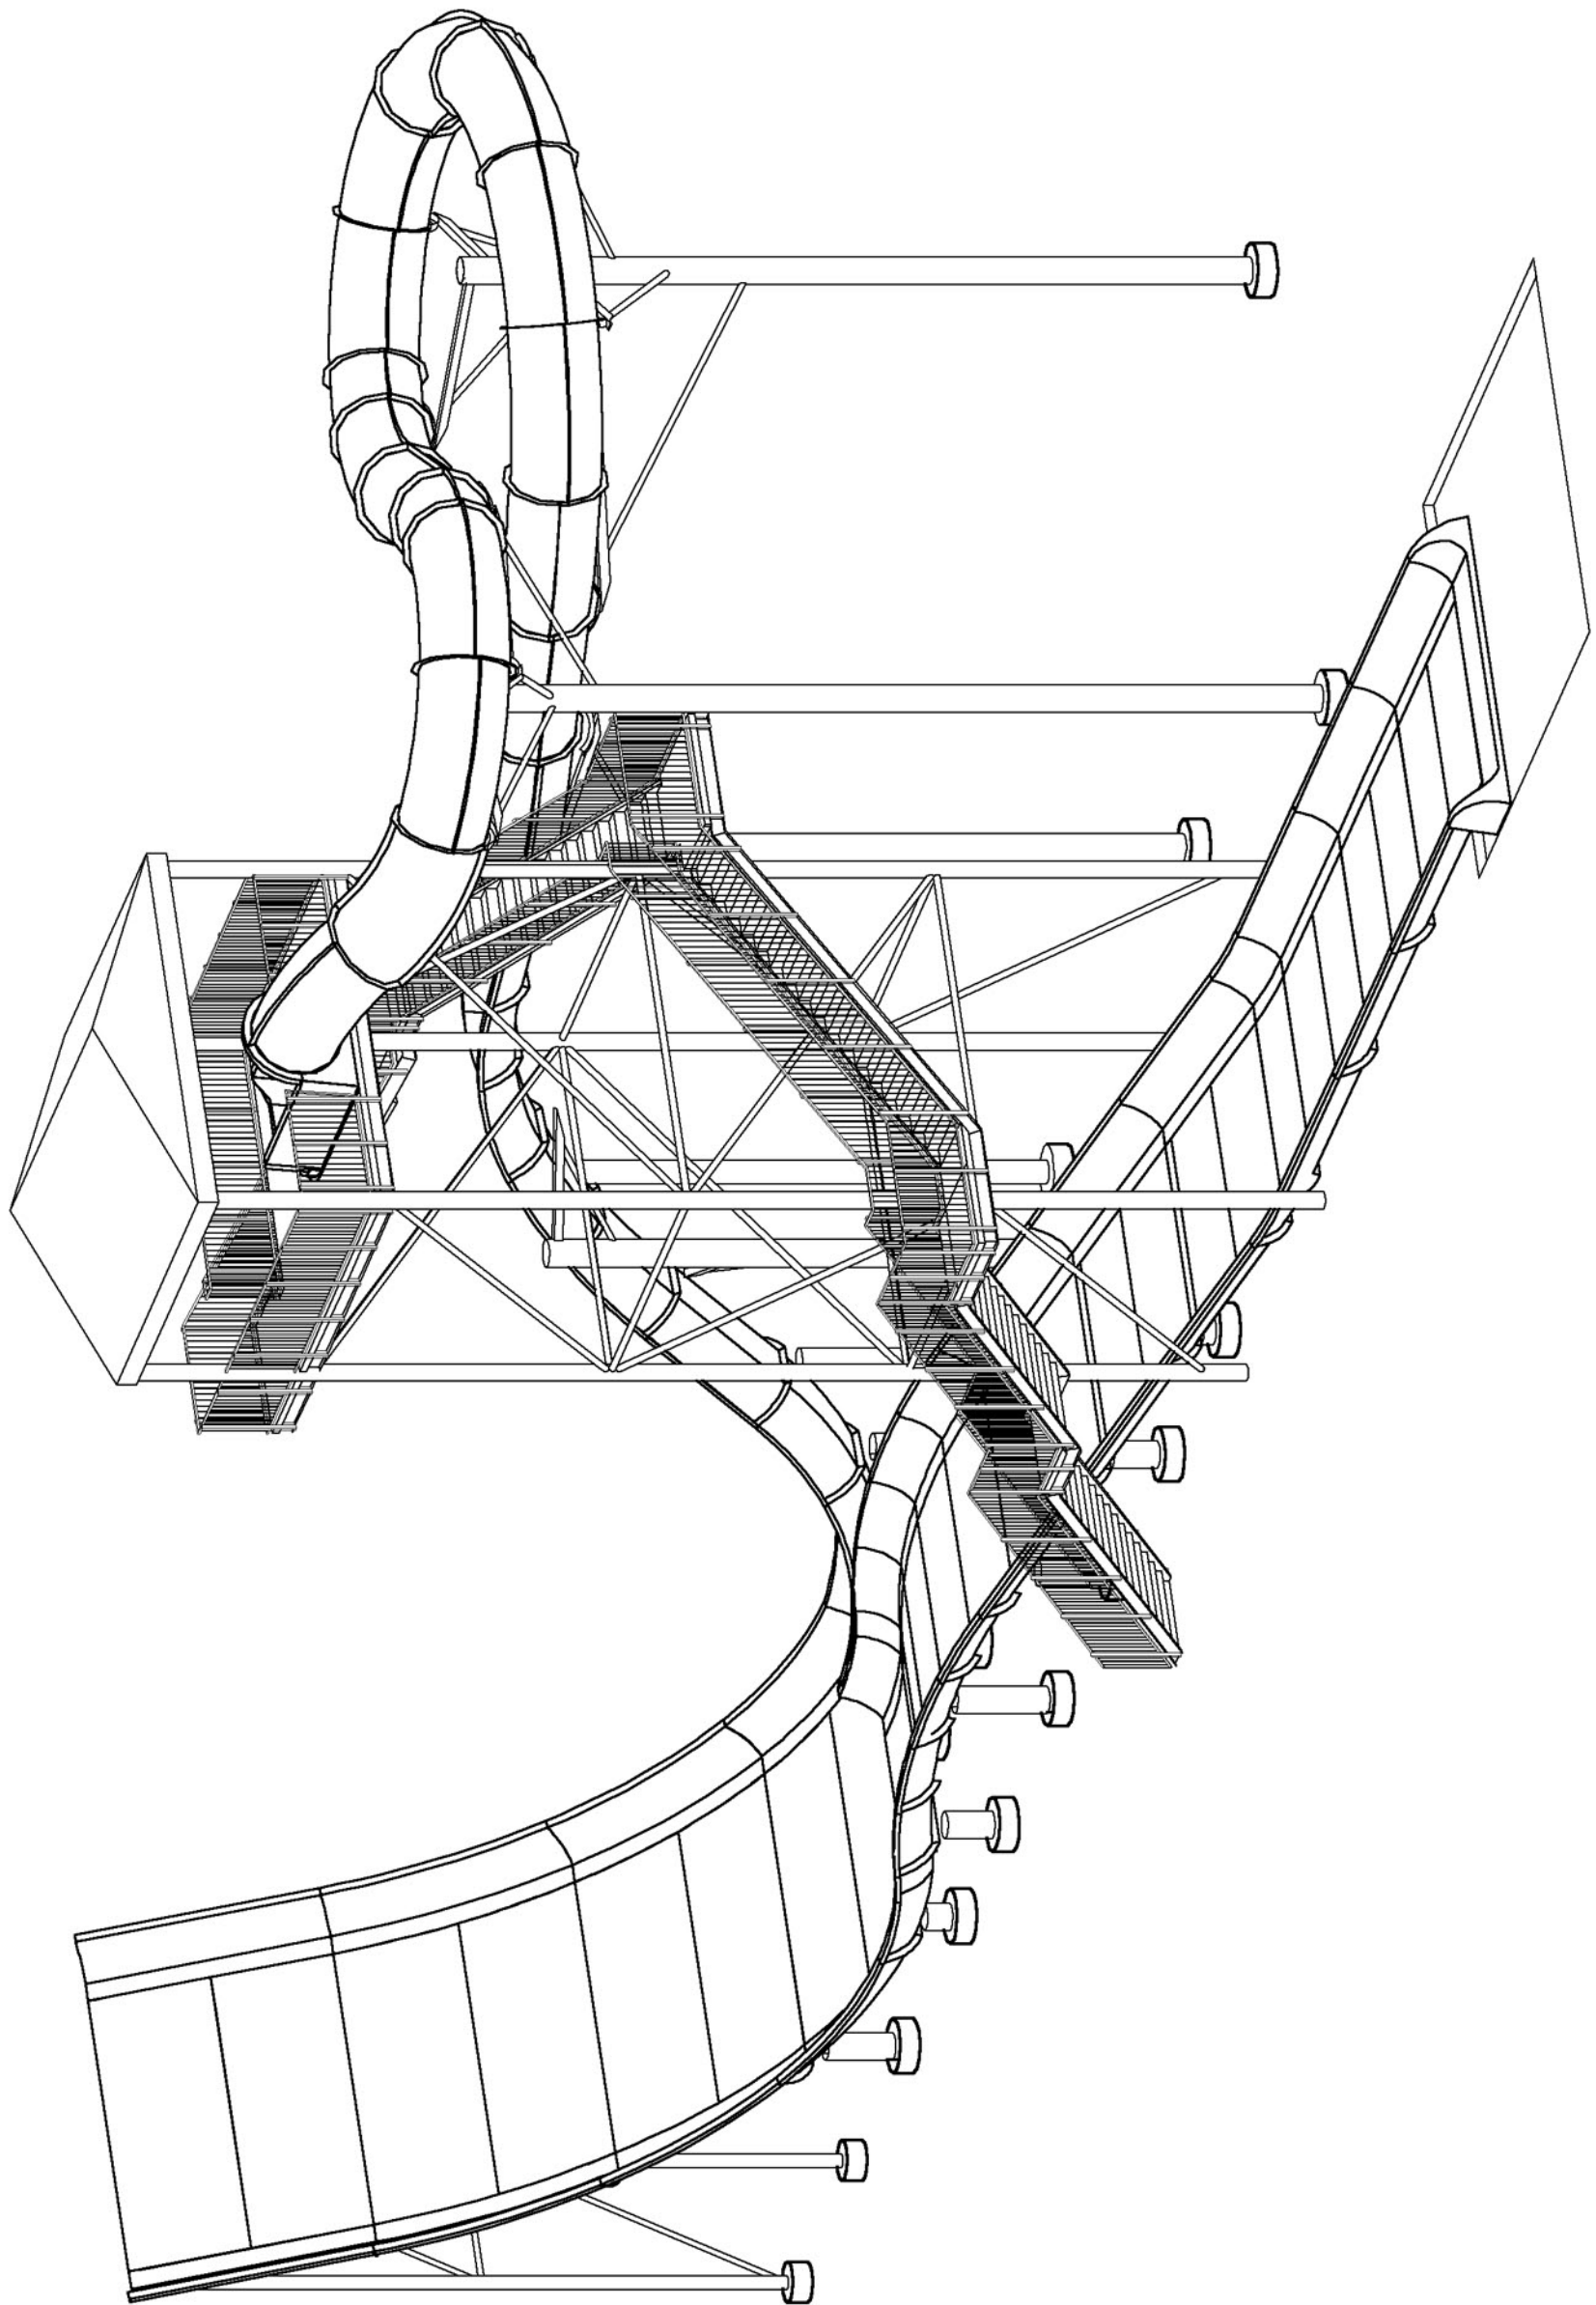

ISOMETRIC VIEW OF SK-65

WHITEWATER

6700 McMillan Way, Richmond, BC Canada V6W 1J7
Tel (604) 273-1068 Fax (604) 273-4518

DRAWING TITLE
SERPENTINE BOOMERANGO

PROJECT
STD 1

DRAWN
A.H.

TOWER
-

DATE
JUL 03/02

PAGE No.
SK-65A

DESIGN
P.C.

MODEL
11313D

SCALE
NTS